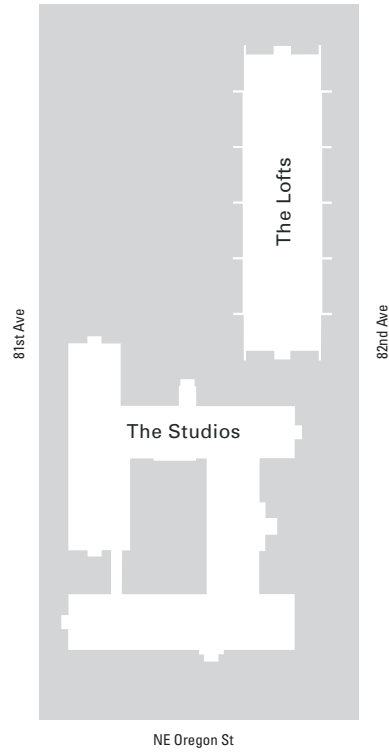

The Studios

MILEPOST 5

- FIRE EXITS
 - OTHER EXITS
 - RESTROOM ROOMS
 - SHOWER / BATH ONLY
 - ELEVATOR
 - COMMUNITY KITCHEN
 - UTILITY SINK
- ▶ ▶ ■ ■ E KITCHEN ■

Third Floor
The Studios
 MILEPOST **5**

- FIRE EXITS
- OTHER EXITS
- RESTROOM ROOMS
- SHOWER / BATH ONLY
- ELEVATOR
- COMMUNITY KITCHEN
- UTILITY SINK